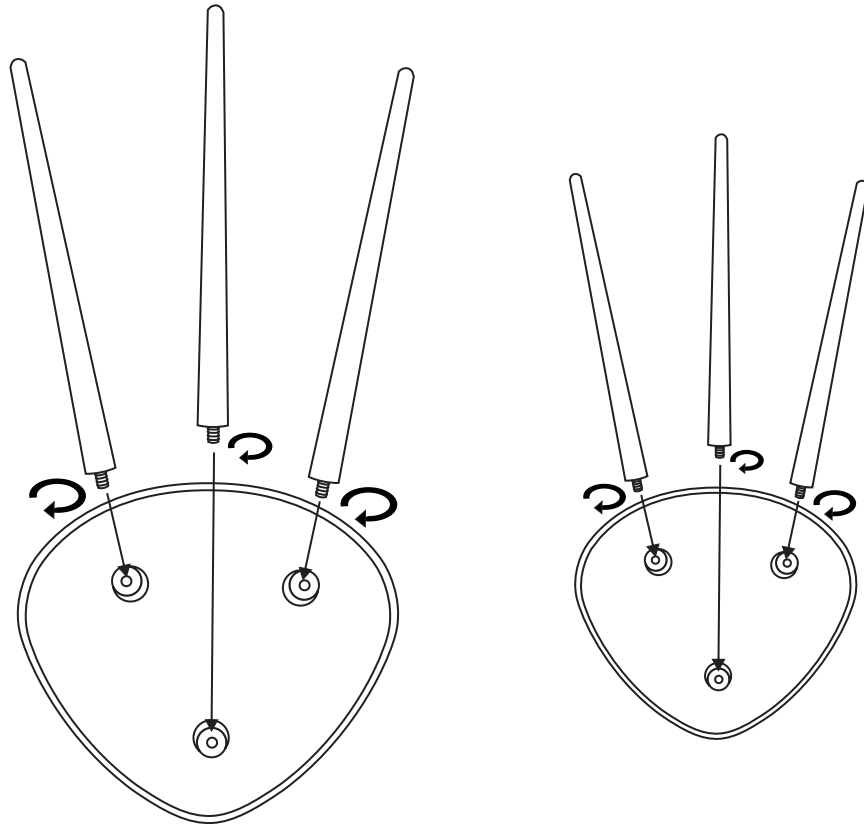

# Assembly Instructions

Item No. 108387-BLK-2PC

1- Tighten All Three legs

2- Now Table is ready to use

**Final**