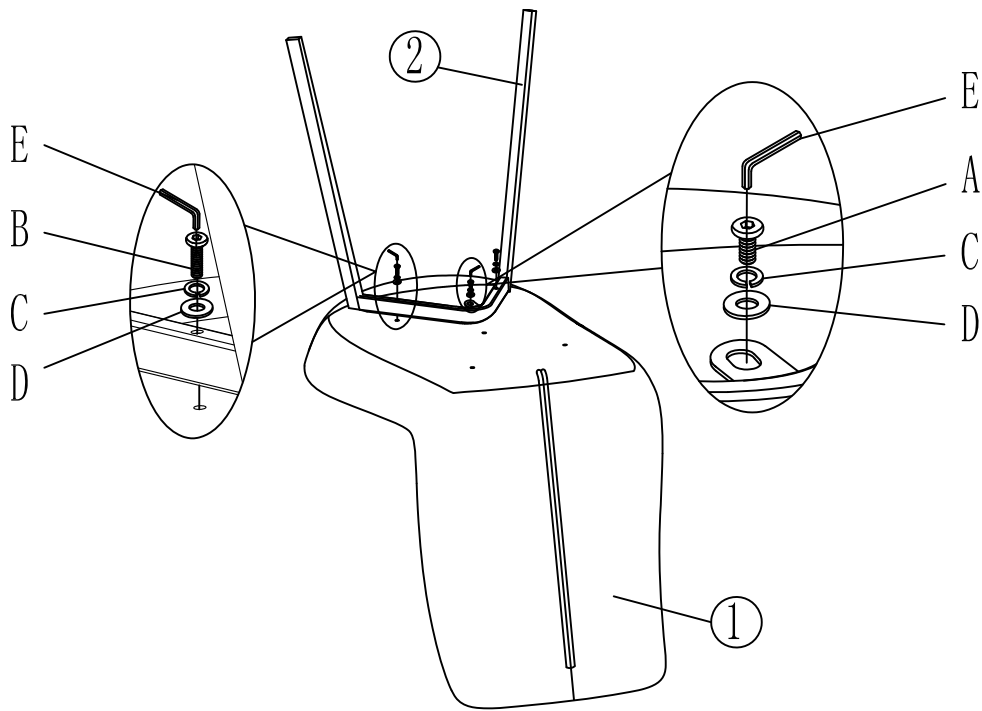

108715

Tanner Dining Chair

			✓
①	1	580x560x435	
②	1	515x230x430	
③	1	455x190x410	

X1

①

X1

②

X1

③

A × 2	B × 4	C × 6	D × 6	E × 1
				
M6 × 20	M6 × 40	φ10/φ6	φ16/φ6	4

1

A×1  M6×20	B×2  M6×40	C×3  φ10/φ6	D×3  φ16/φ6	E×1  4
---	---	--	---	---

2

A×1  M6×20	B×2  M6×40	C×3  φ10/φ6	D×3  φ16/φ6	E×1  4
---	---	--	---	---