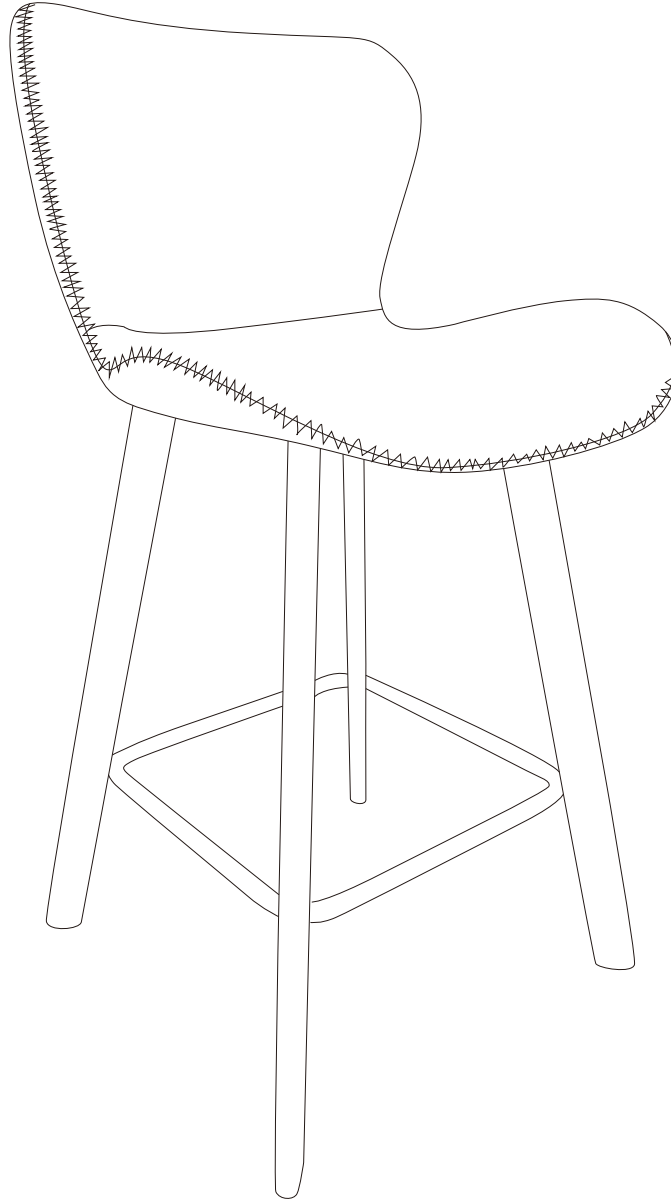

## Sala Counter Stool - METAL LEGS

---

			√
①	1	530x460x325	
②	1	470x465x627	

<b>Ax4</b>	<b>Bx4</b>	<b>Cx1</b>
		
<b>M6x18mm</b>	<b>ø6/ø16mm</b>	<b>5mm</b>

# 1

Ax4  M6x18mm	Bx4  Ø6/Ø16mm	Cx1  5mm
---	--	---