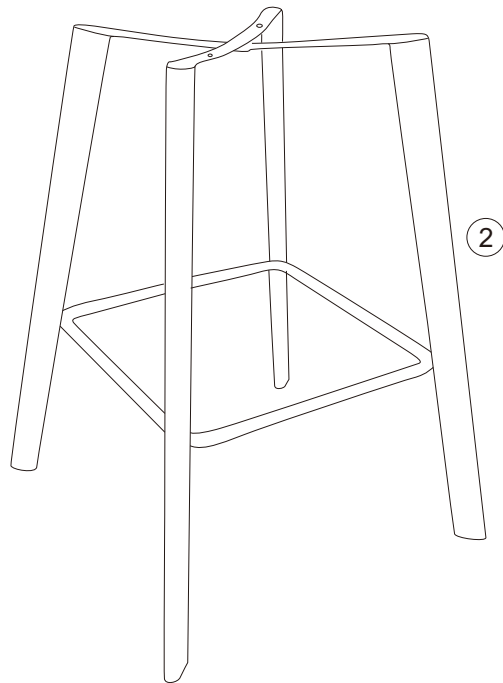

## Sala Counter Stool - METAL LEGS

---

			√
①	1	530x460x325	
②	1	470x465x627	

<b>Ax4</b>	<b>Bx4</b>	<b>Cx1</b>
		
<b>M6x18mm</b>	<b>ø6/ø16mm</b>	<b>5mm</b>

# 1

Ax4  M6x18mm	Bx4  Ø6/Ø16mm	Cx1  5mm
---	--	---