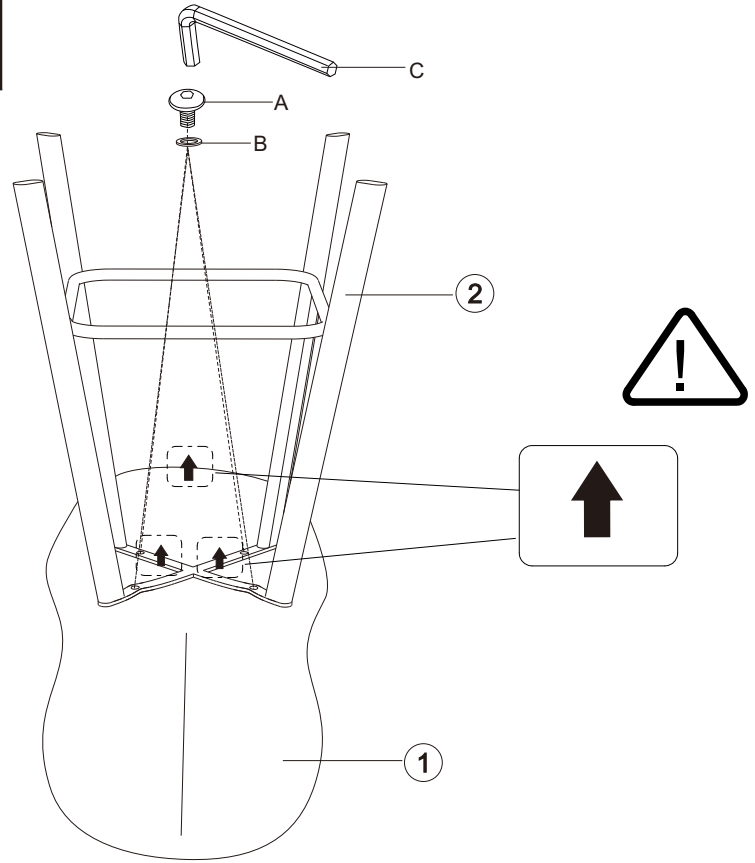

## Sala Counter Stool - METAL LEGS

---

			√
①	1	530x460x325	
②	1	470x465x627	

<b>Ax4</b>	<b>Bx4</b>	<b>Cx1</b>
		
<b>M6x18mm</b>	<b>ø6/ø16mm</b>	<b>5mm</b>

# 1

Ax4  M6x18mm	Bx4  Ø6/Ø16mm	Cx1  5mm
---	--	---