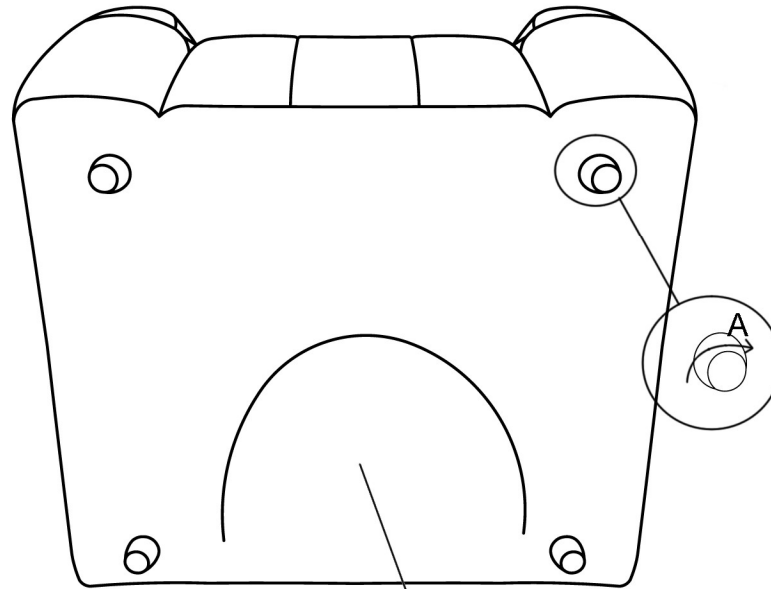

109371

ASSEMBLY INSTRUCTION

HAMLET ARMCHAIR

⊙ A: X4 Legs

Open the zip
take out the feet and fix them

34560CT-1P