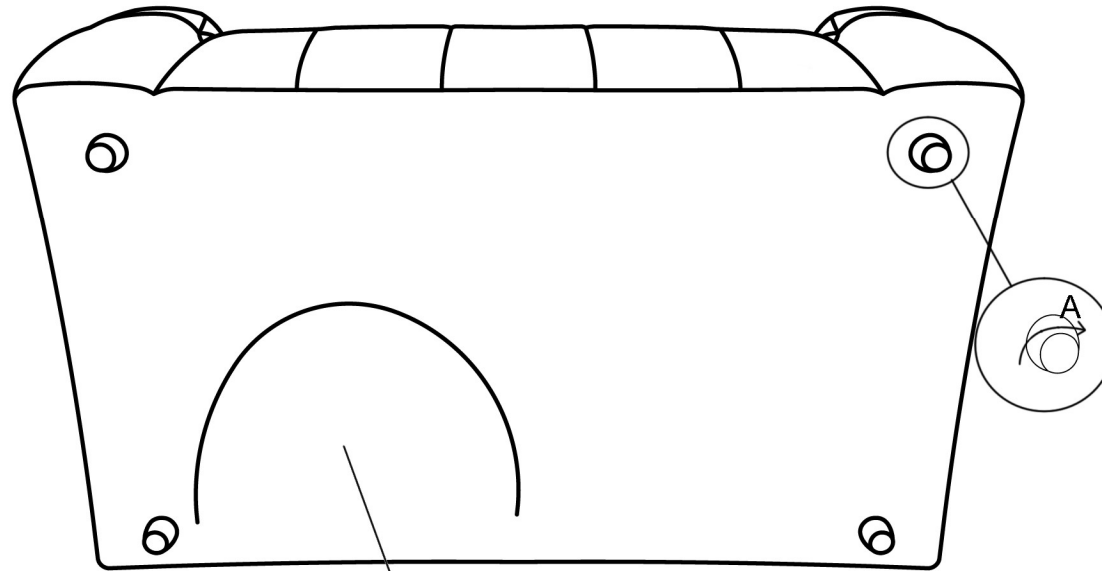

109370

ASSEMBLY INSTRUCTION

HAMLET 2-SEAT SOFA

⊙ A: X4 Legs

Open the zip
take out the feet and fix them