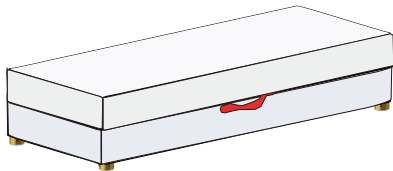

Assembly Instruction

nood
new objects of desire

BENJI SOFA BED

4mm

(1)=2

(2)=4

(3)=1

(4)=1

A x8

(2)=4

(3)=1

Assembly instruction

Applicable product model :

Bocca