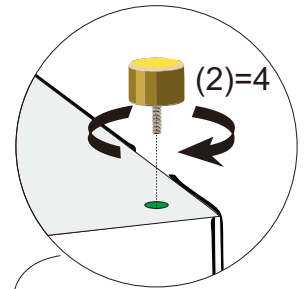

Assembly Instruction

nood
new objects of desire

BENJI SOFA BED

4mm

(1)=2

(2)=4

(3)=1

(4)=1

A x8

(2)=4

(3)=1

Assembly instruction

Applicable product model :

Bocca