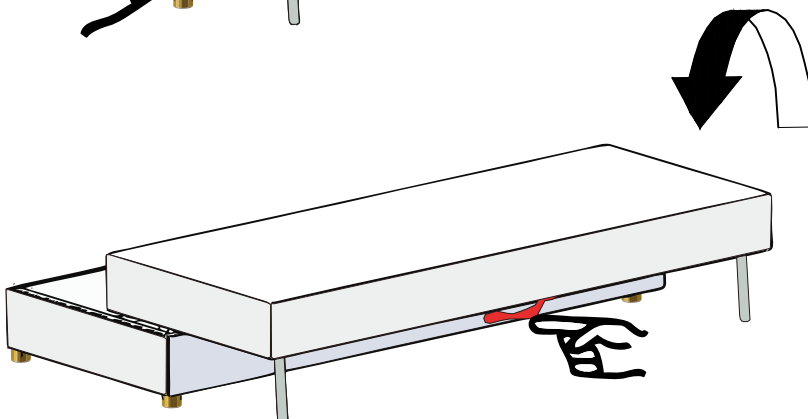

Assembly Instruction

nood
new objects of desire

BENJI SOFA BED

4mm

(1)=2

(2)=4

(3)=1

(4)=1

A x8

(2)=4

(3)=1

Assembly instruction

Applicable product model :

Bocca