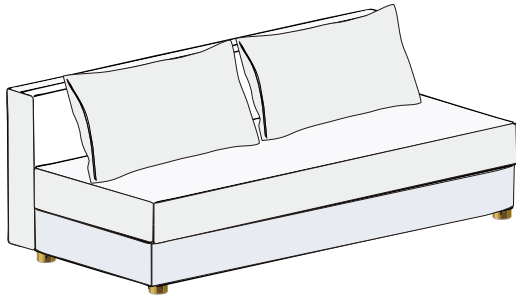

Assembly Instruction

nood
new objects of desire

BENJI SOFA BED

4mm

(1)=2

(2)=4

(3)=1

(4)=1

A x8

(2)=4

(3)=1

Assembly instruction

Applicable product model :

Bocca