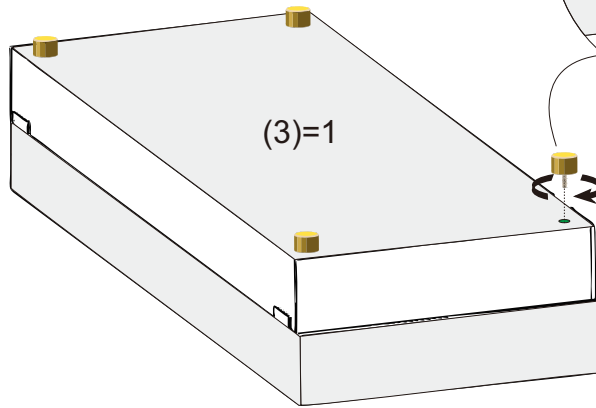

Assembly Instruction

nood
new objects of desire

BENJI SOFA BED

4mm

(1)=2

(2)=4

(3)=1

(4)=1

A x8

(2)=4

(3)=1

Assembly instruction

Applicable product model :

Bocca