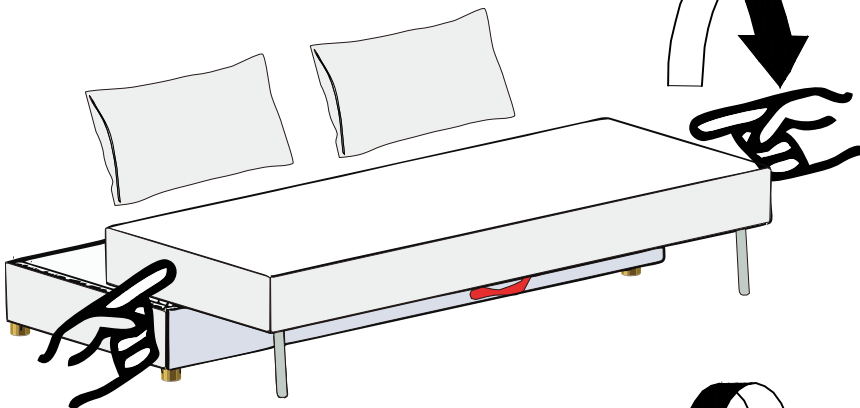

Assembly Instruction

nood
new objects of desire

BENJI SOFA BED

4mm

(1)=2

(2)=4

(3)=1

(4)=1

A x8

(2)=4

(3)=1

Assembly instruction

Applicable product model :

Bocca