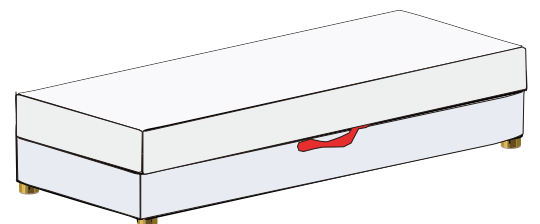

Assembly Instruction

nood
new objects of desire

BENJI SOFA BED

4mm

(1)=2

(2)=4

(3)=1

(4)=1

A x8

(2)=4

(3)=1

Assembly instruction

Applicable product model :

Bocca