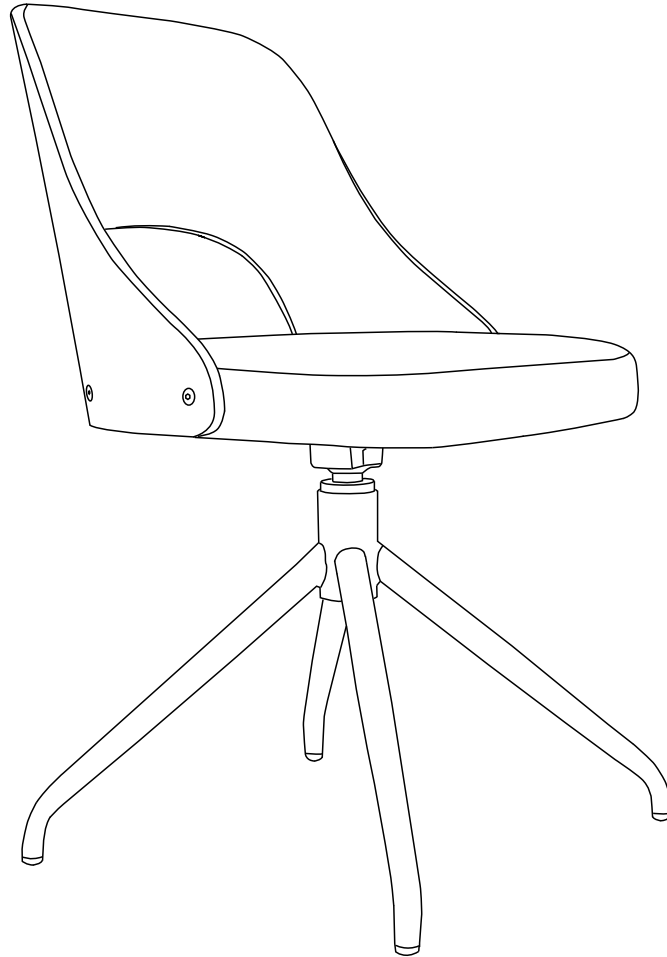

108978

Adoni Swivel Dining Chair

			✓
①	1	535x485x390	
②	1	170x170x55	
③	1	Ø50x155	
④	1	Ø610x350	

A x 4	B x 4	C x 4	D x 1
			
M6x20 mm	Ø6 mm	Ø6/Ø18 mm	5 mm